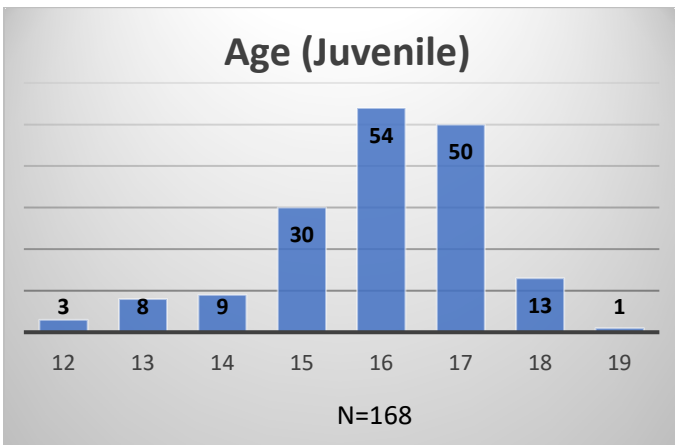

Daily Data Dashboard – August 1, 2025
Demographics for JTDC Population
Friday Morning Midnight Count

Data sources: cFive Supervisor – Court Involved Population and RMIS – JTDC Population

Daily Data Dashboard – August 1, 2025
Demographics for JTDC Population
Friday Morning Midnight Count