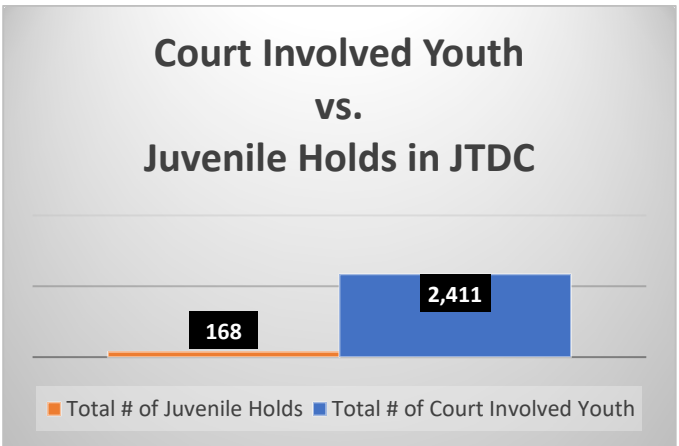

Daily Data Dashboard – August 1, 2025
Demographics for JTDC Population
Friday Morning Midnight Count

Data sources: cFive Supervisor – Court Involved Population and RMIS – JTDC Population

Daily Data Dashboard – August 1, 2025
Demographics for JTDC Population
Friday Morning Midnight Count