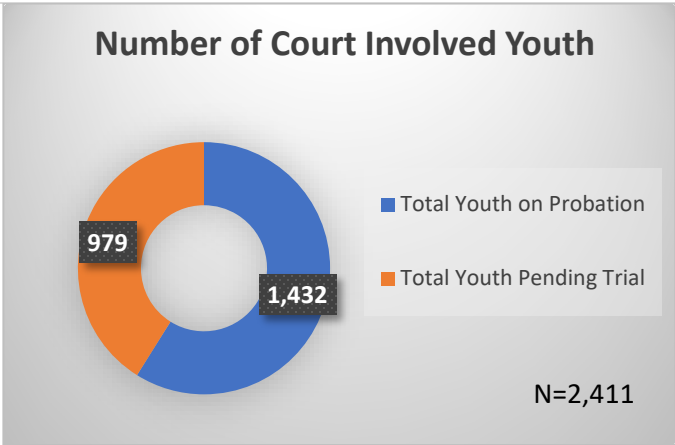

Daily Data Dashboard – August 1, 2025
Demographics for JTDC Population
Friday Morning Midnight Count

Data sources: cFive Supervisor – Court Involved Population and RMIS – JTDC Population

Daily Data Dashboard – August 1, 2025
Demographics for JTDC Population
Friday Morning Midnight Count