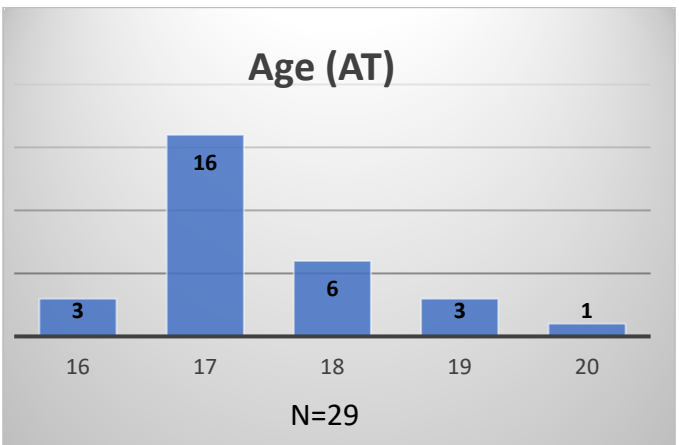

Daily Data Dashboard – August 1, 2025
Demographics for JTDC Population
Friday Morning Midnight Count

Data sources: cFive Supervisor – Court Involved Population and RMIS – JTDC Population

Daily Data Dashboard – August 1, 2025
Demographics for JTDC Population
Friday Morning Midnight Count