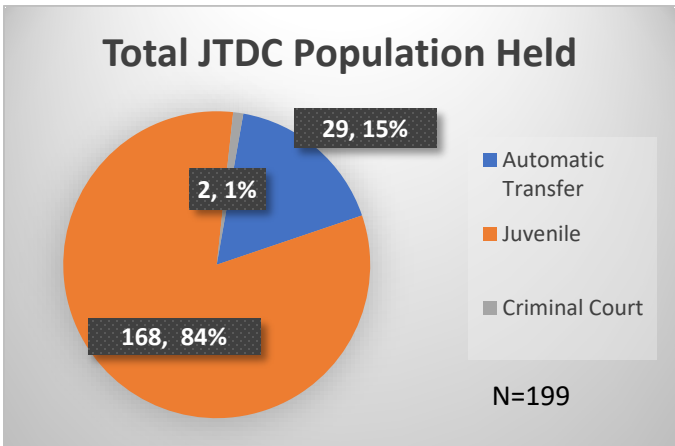

Daily Data Dashboard – August 1, 2025
Demographics for JTDC Population
Friday Morning Midnight Count

Data sources: cFive Supervisor – Court Involved Population and RMIS – JTDC Population

Daily Data Dashboard – August 1, 2025
Demographics for JTDC Population
Friday Morning Midnight Count